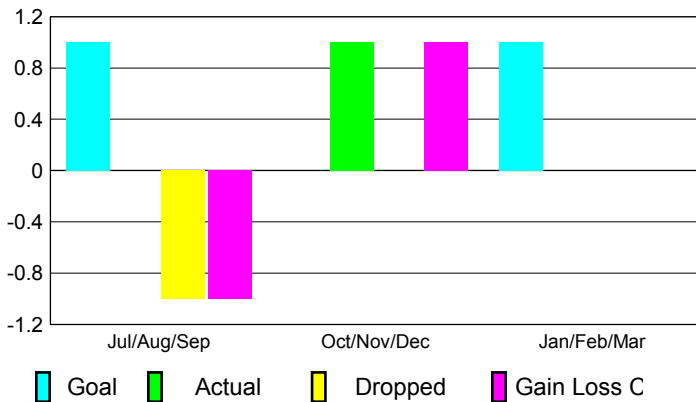

2012-2013 GMT Reports for District (or Undistricted) **District 201N3**

GMT: John Douglas William Muller

Location: AUSTRALIA

GMT CA: 7

CLUBS

Club Results
2012-2013

Clubs
2011-2012

Month	New Club Goal	Actual New Clubs	Actual Dropped Clubs	Gain/Loss of Clubs	Gain/Loss of Clubs
Jul/Aug/Sep	1	0	-1	-1	0
Oct/Nov/Dec	0	1	0	1	0
Jan/Feb/Mar	1				0
Totals	2	1	-1	0	0

Club Results 2012-2013

Goal, New, Dropped, Gain/Loss

Comparison of Club Gain/Loss

Current Year Compared to the Previous Year

YTD Status Quo Clubs 2012-2013

Status Quo Clubs Compared to Status Quo Members

MEMBERSHIP