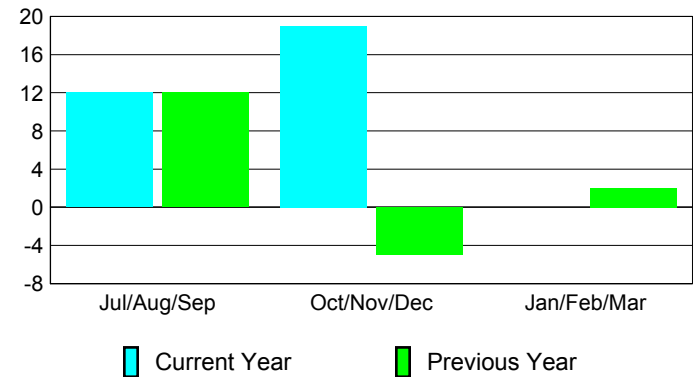

Membership Results
2012-2013

Membership
2011-2012

Month	Net Memb Goal	Actual New Memb	Actual Dropped Memb	Gain/Loss of Memb	Gain/Loss of Memb
Jul/Aug/Sep	22	63	-51	12	12
Oct/Nov/Dec	2	55	-36	19	-5
Jan/Feb/Mar	20				2
Totals	44	118	-87	31	9

Membership Results 2012-2013

Goal, New, Dropped, Gain/Loss

Comparison of Membership Gain/Loss

Current Year Compared to the Previous Year

Gender Comparison 2012-2013

Jan/Feb/Mar

Male

Female