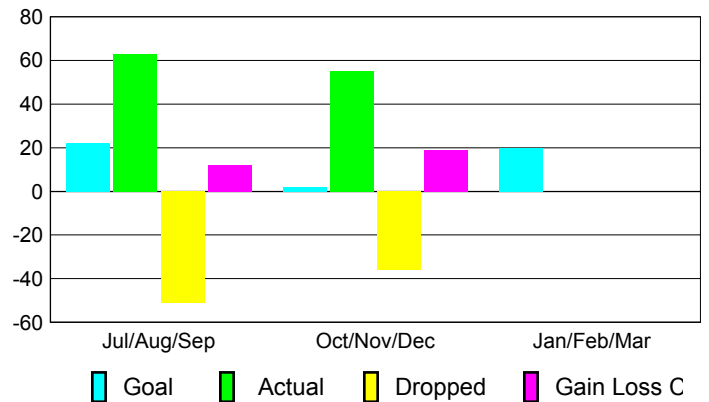

Membership Results 2012-2013

Goal, New, Dropped, Gain/Loss

Comparison of Membership Gain/Loss

Current Year Compared to the Previous Year